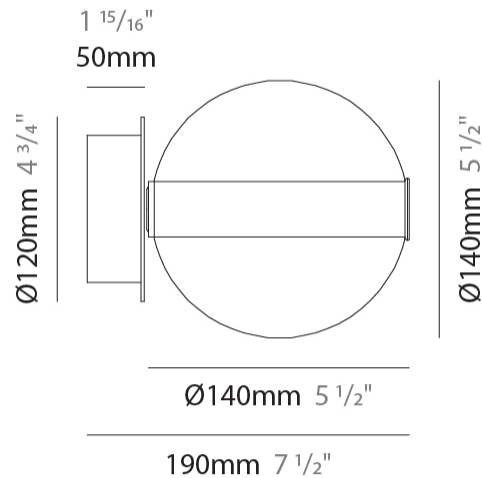

PROJECT
TYPE
SPECIFIER
QUANTITY
DATE

OSCURA SURFACE

D143022-

base number   Finish
Options

1. To build a product code in our configurator select the specify button on the base model # product page
2. To build a manual product code on this datasheet choose from the options listed below in blue font and add the suffix to the base model #

GENERAL

Series: Oscura
Brand: Cangini & Tucci
Division: Design
Mounting Type: Surface
Mounting Location: Wall
Subcategory: Ambient

PHYSICAL

Shape: Round
Diameter (mm): 140
Diameter (in): 5 1/2
Height (mm): 140
Depth (mm): 190
Height (in): 5 1/2
Depth (in): 7 1/2
Light Distribution: Omnidirectional
Weight (kg): 0.51
Weight (lbs): 1.12
Fixture Finish: [AMB / BLK / BRZ / GLD / GRN / PNK / RGD / RUB / SKB / SMK / STE / TOB / TRA](#)
Holder Finish: CHR
Fixture Material: Glass / Metal

ELECTRICAL

Number of Lamps: 1
Lamp Type: LED Retrofit
Bulb Included: Bulb Not Included
Max. Wattage Per Lamp (W): 4
Lamp Base: G9
Input Voltage (V): 120

LED

OPTICAL

RATINGS AND CERTIFICATIONS

Certified By: Certified for North American Standards
IP rating: IP20